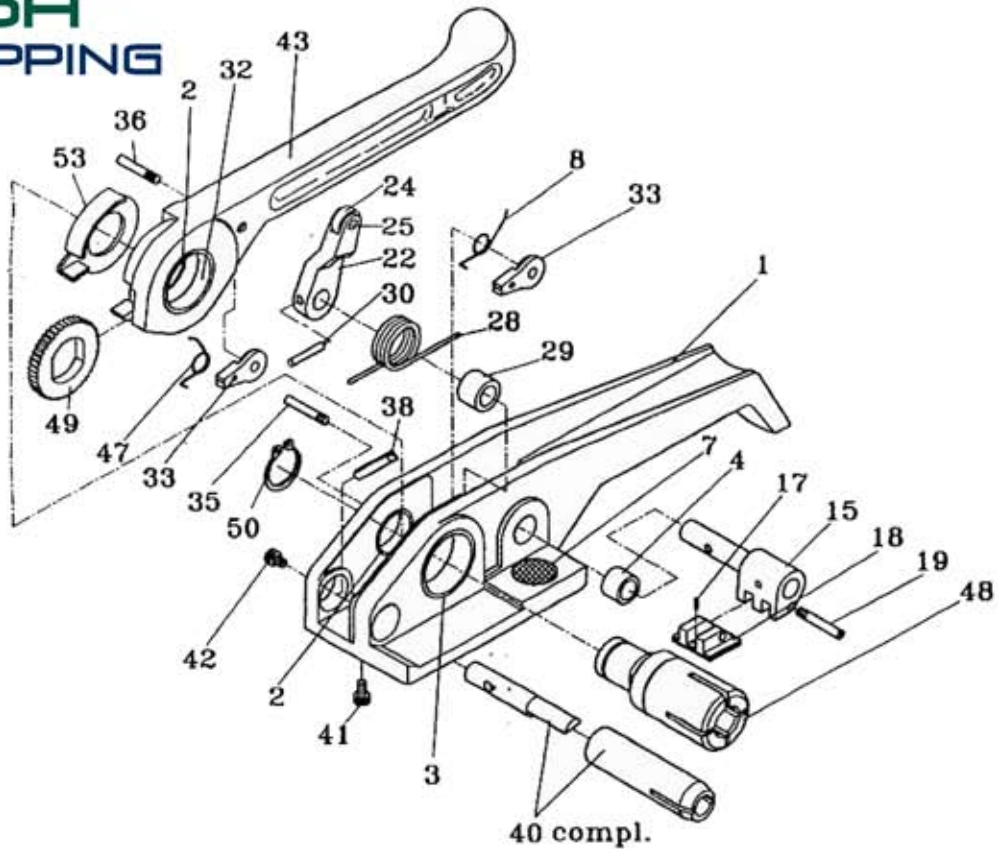

PRO-210 Parts List

| REF NO. | PARTS NO. | DESCRIPTION | Q'TY |
|---------|-----------|------------------------|------|
| 1 | H21-001 | Base (H-21) (H-23) | 1 |
| | H22-001 | Base (H-22) | 1 |
| 2 | H21-002 | Small Bushing | 2 |
| 3 | H21-003 | Big Bushing (Base) | 1 |
| 4 | H21-004 | Bushing | 2 |
| 7 | H21-007 | Base Plug (H-21) | 1 |
| | H23-007 | Base Plug (H-23) | 1 |
| 8 | H21-008 | Base Toggle Spring | 1 |
| 15 | H21-015 | Gripper | 1 |
| 17 | H21-017 | Gripper Spring | 1 |
| 18 | H21-018 | Gripper Plate (H-21) | 1 |
| | H22-018 | Gripper Plate (H-22) | 1 |
| | H23-018 | Gripper Plate (H-23) | 1 |
| 19 | H21-019 | Gripper Screw | 1 |
| 22 | H21-022 | Releasing Lever | 1 |
| 24 | H21-024 | Releasing Lever Roller | 1 |
| 25 | H21-025 | Releasing Lever Shaft | 1 |
| 28 | H21-028 | Main Spring | 1 |

| REF NO. | PARTS NO. | DESCRIPTION | Q'TY |
|---------|-----------|----------------------|------|
| 29 | H21-029 | Main Spring Bushing | 1 |
| 30 | SP0420 | Spring Pin, 4x20 | 1 |
| 32 | H21-032 | Big Bushing (Handle) | 1 |
| 33 | H21-033 | Toggle | 2 |
| 35 | H21-035 | Base Shaft | 1 |
| 36 | H21-036 | Handle Shaft | 1 |
| 38 | H21-038 | Blade Lever | 1 |
| 40 | H21-040 | Cutting Set (H-21) | 1 |
| | H22-040 | Cutting Set (H-22) | 1 |
| | H23-040 | Cutting Set (H-23) | 1 |
| 41 | HBS0408 | HBS, M4x8 | 1 |
| 42 | HBS0406 | HBS, M4x6 | 1 |
| 43 | H21-043 | Handle | 1 |
| 47 | H21-047 | Handle Toggle Spring | 1 |
| 48 | H21-048 | Windlass | 1 |
| 49 | H21-049 | Ratchet Wheel | 1 |
| 50 | SR20 | Stop Ring, S-20 | 1 |
| 53 | H21-053 | Nose Hook | 1 |